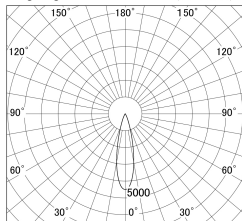

■ Lighting Distribution Curve (cd/1000 lm)