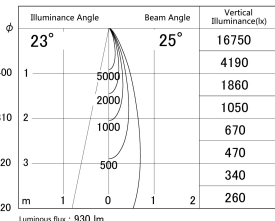

Item no. DD161-1025MW9027

Series Name: AMMA Φ80 series Lens type adjustable Antiglare (DD161-AG)

■ Lighting Distribution Curve (cd/1000 lm)

Installation	Recessed mount
Type	High-efficiency antiglare type adjustable downlight
Fixture wattage	10.5W
Beam angle	25deg
Color Temp.	2700K
CRI	Ra>90
Luminous	928 lm
Body	Die-cast aluminum alloy
Body finish	N/A
Trim finish	White
Reflector finish	Mirror
IP Rate	IP20
Light source	COB module
Input Voltage	AC220~240V
Dimming Type	Non-Dimmable
Certificate	CE,CCC
Cut Hole	80mm