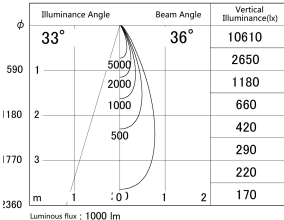

Item no. DD161-1035MW9027

Series Name: AMMA Φ80 series Lens type adjustable Antiglare (DD161-AG)

■ Lighting Distribution Curve (cd/1000 lm)

Installation	Recessed mount
Type	High-efficiency antiglare type adjustable downlight
Fixture wattage	10.5W
Beam angle	36deg
Color Temp.	2700K
CRI	Ra>90
Luminous	1002 lm
Body	Die-cast aluminum alloy
Body finish	N/A
Trim finish	White
Reflector finish	Mirror
IP Rate	IP20
Light source	COB module
Input Voltage	AC220~240V
Dimming Type	Non-Dimmable
Certificate	CE,CCC
Cut Hole	80mm