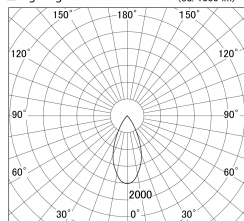

■ Lighting Distribution Curve (cd/1000 lm)