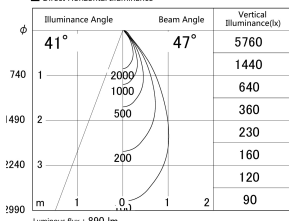

Item no. DD161-1045MW9027

Series Name: AMMA Φ80 series Lens type adjustable Antiglare (DD161-AG)

■ Lighting Distribution Curve (cd/1000 lm)

Installation	Recessed mount
Type	High-efficiency antiglare type adjustable downlight
Fixture wattage	10.5W
Beam angle	47deg
Color Temp.	2700K
CRI	Ra>90
Luminous	891 lm
Body	Die-castaluminumalloy
Body finish	N/A
Trim finish	White
Reflector finish	Mirror
IP Rate	IP20
Light source	COB module
Input Voltage	AC220~240V
Dimming Type	Non-Dimmable
Certificate	CE,CCC
Cut Hole	80mm