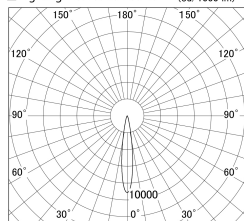

■ Lighting Distribution Curve (cd/1000 lm)