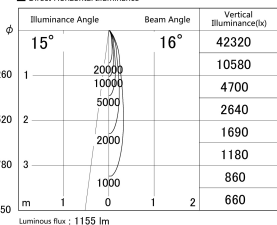

Item no. DD161-1515MW9027

Series Name: AMMA Φ80 series Lens type adjustable Antiglare (DD161-AG)

■ Lighting Distribution Curve (cd/1000 lm)

Installation	Recessed mount
Type	High-efficiency antiglare type adjustable downlight
Fixture wattage	14W
Beam angle	16deg
Color Temp.	2700K
CRI	Ra>90
Luminous	1155 lm
Body	Die-castaluminumalloy
Body finish	N/A
Trim finish	White
Reflector finish	Mirror
IP Rate	IP20
Light source	COB module
Input Voltage	AC220~240V
Dimming Type	Non-Dimmable
Certificate	CE,CCC
Cut Hole	80mm