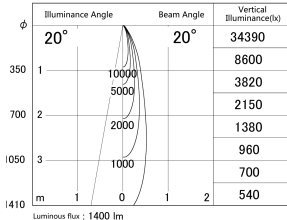

Item no. DD161-1520MW9027

Series Name: AMMA Φ80 series Lens type adjustable Antiglare (DD161-AG)

■ Lighting Distribution Curve (cd/1000 lm)

Installation	Recessed mount
Type	High-efficiency antiglare type adjustable downlight
Fixture wattage	14W
Beam angle	20deg
Color Temp.	2700K
CRI	Ra>90
Luminous	1401 lm
Body	Die-castaluminumalloy
Body finish	N/A
Trim finish	White
Reflector finish	Mirror
IP Rate	IP20
Light source	COB module
Input Voltage	AC220~240V
Dimming Type	Non-Dimmable
Certificate	CE,CCC
Cut Hole	80mm