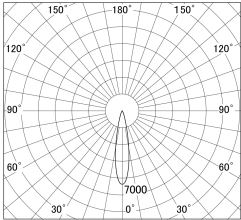

■ Lighting Distribution Curve (cd/1000 lm)