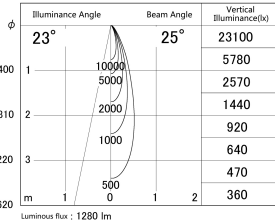

Item no. DD161-1525MW9027

Series Name: AMMA Φ80 series Lens type adjustable Antiglare (DD161-AG)

■ Lighting Distribution Curve (cd/1000 lm)

Installation	Recessed mount
Type	High-efficiency antiglare type adjustable downlight
Fixture wattage	14W
Beam angle	25deg
Color Temp.	2700K
CRI	Ra>90
Luminous	1280 lm
Body	Die-cast aluminum alloy
Body finish	N/A
Trim finish	White
Reflector finish	Mirror
IP Rate	IP20
Light source	COB module
Input Voltage	AC220~240V
Dimming Type	Non-Dimmable
Certificate	CE,CCC
Cut Hole	80mm