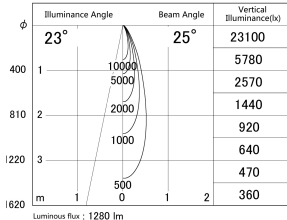

Item no. DD161-1525MW9027

Series Name: AMMA Φ80 series Lens type adjustable Antiglare (DD161-AG)

■ Lighting Distribution Curve (cd/1000 lm)

Installation	Recessed mount
Type	High-efficiency antiglare type adjustable downlight
Fixture wattage	14W
Beam angle	25deg
Color Temp.	2700K
CRI	Ra>90
Luminous	1280 lm
Body	Die-cast aluminum alloy
Body finish	N/A
Trim finish	White
Reflector finish	Mirror
IP Rate	IP20
Light source	COB module
Input Voltage	AC220~240V
Dimming Type	Non-Dimmable
Certificate	CE,CCC
Cut Hole	80mm