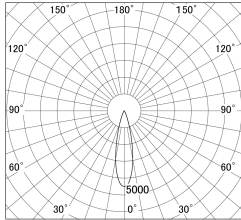

■ Lighting Distribution Curve (cd/1000 lm)