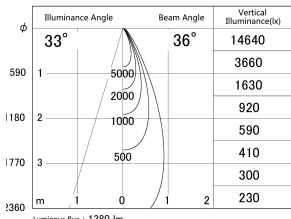

Item no. DD161-1535MW9027

Series Name: AMMA Φ80 series Lens type adjustable Antiglare (DD161-AG)

■ Lighting Distribution Curve (cd/1000 lm)

Installation	Recessed mount
Type	High-efficiency antiglare type adjustable downlight
Fixture wattage	14W
Beam angle	36deg
Color Temp.	2700K
CRI	Ra>90
Luminous	1382 lm
Body	Die-castaluminumalloy
Body finish	N/A
Trim finish	White
Reflector finish	Mirror
IP Rate	IP20
Light source	COB module
Input Voltage	AC220~240V
Dimming Type	Non-Dimmable
Certificate	CE,CCC
Cut Hole	80mm