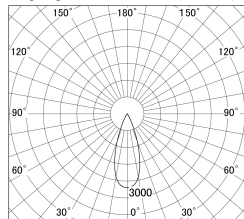

■ Lighting Distribution Curve (cd/1000 lm)