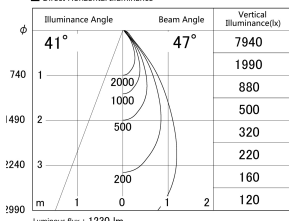

Item no. DD161-1545MW9027

Series Name: AMMA Φ80 series Lens type adjustable Antiglare (DD161-AG)

■ Lighting Distribution Curve (cd/1000 lm)

Installation	Recessed mount
Type	High-efficiency antiglare type adjustable downlight
Fixture wattage	14W
Beam angle	47deg
Color Temp.	2700K
CRI	Ra>90
Luminous	1229 lm
Body	Die-castaluminumalloy
Body finish	N/A
Trim finish	White
Reflector finish	Mirror
IP Rate	IP20
Light source	COB module
Input Voltage	AC220~240V
Dimming Type	Non-Dimmable
Certificate	CE,CCC
Cut Hole	80mm