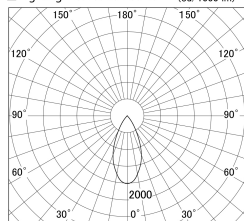

■ Lighting Distribution Curve (cd/1000 lm)