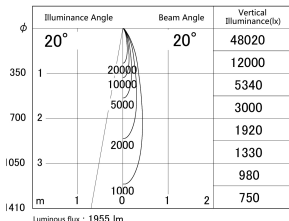

Item no. DD161-2020MW9027

Series Name: AMMA Φ80 series Lens type adjustable Antiglare (DD161-AG)

■ Lighting Distribution Curve (cd/1000 lm)

Installation	Recessed mount
Type	High-efficiency antiglare type adjustable downlight
Fixture wattage	21W
Beam angle	20deg
Color Temp.	2700K
CRI	Ra>90
Luminous	1956 lm
Body	Die-cast aluminum alloy
Body finish	N/A
Trim finish	White
Reflector finish	Mirror
IP Rate	IP20
Light source	COB module
Input Voltage	AC220~240V
Dimming Type	Non-Dimmable
Certificate	CE,CCC
Cut Hole	80mm