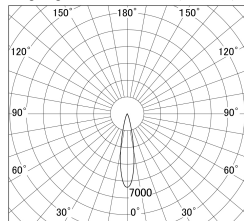

■ Lighting Distribution Curve (cd/1000 lm)