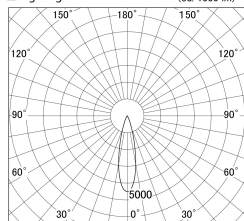

■ Lighting Distribution Curve (cd/1000 lm)