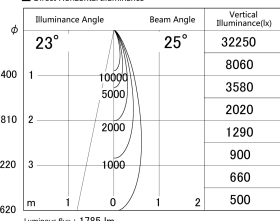

Item no. DD161-2025MW9027

Series Name: AMMA Φ80 series Lens type adjustable Antiglare (DD161-AG)

■ Lighting Distribution Curve (cd/1000 lm)

Installation	Recessed mount
Type	High-efficiency antiglare type adjustable downlight
Fixture wattage	21W
Beam angle	25deg
Color Temp.	2700K
CRI	Ra>90
Luminous	1787 lm
Body	Die-castaluminumalloy
Body finish	N/A
Trim finish	White
Reflector finish	Mirror
IP Rate	IP20
Light source	COB module
Input Voltage	AC220~240V
Dimming Type	Non-Dimmable
Certificate	CE,CCC
Cut Hole	80mm