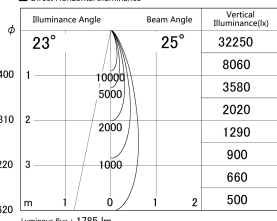

Item no. DD161-2025MW9027

Series Name: AMMA Φ80 series Lens type adjustable Antiglare (DD161-AG)

■ Lighting Distribution Curve (cd/1000 lm)

Installation	Recessed mount
Type	High-efficiency antiglare type adjustable downlight
Fixture wattage	21W
Beam angle	25deg
Color Temp.	2700K
CRI	Ra>90
Luminous	1787 lm
Body	Die-castaluminumalloy
Body finish	N/A
Trim finish	White
Reflector finish	Mirror
IP Rate	IP20
Light source	COB module
Input Voltage	AC220~240V
Dimming Type	Non-Dimmable
Certificate	CE,CCC
Cut Hole	80mm