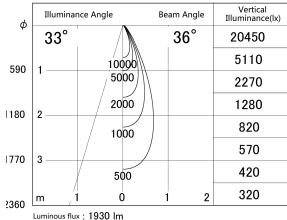

Item no. DD161-2035MW9027

Series Name: AMMA Φ80 series Lens type adjustable Antiglare (DD161-AG)

■ Lighting Distribution Curve (cd/1000 lm)

Installation	Recessed mount
Type	High-efficiency antiglare type adjustable downlight
Fixture wattage	21W
Beam angle	36deg
Color Temp.	2700K
CRI	Ra>90
Luminous	1930 lm
Body	Die-cast aluminum alloy
Body finish	N/A
Trim finish	White
Reflector finish	Mirror
IP Rate	IP20
Light source	COB module
Input Voltage	AC220~240V
Dimming Type	Non-Dimmable
Certificate	CE,CCC
Cut Hole	80mm