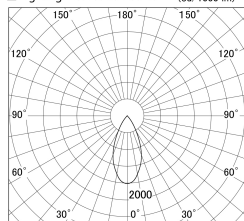

■ Lighting Distribution Curve (cd/1000 lm)