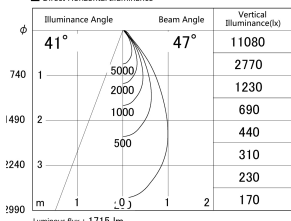

Item no. DD161-2045MW9027

Series Name: AMMA Φ80 series Lens type adjustable Antiglare (DD161-AG)

■ Lighting Distribution Curve (cd/1000 lm)

Installation	Recessed mount
Type	High-efficiency antiglare type adjustable downlight
Fixture wattage	21W
Beam angle	47deg
Color Temp.	2700K
CRI	Ra>90
Luminous	1715 lm
Body	Die-castaluminumalloy
Body finish	N/A
Trim finish	White
Reflector finish	Mirror
IP Rate	IP20
Light source	COB module
Input Voltage	AC220~240V
Dimming Type	Non-Dimmable
Certificate	CE,CCC
Cut Hole	80mm