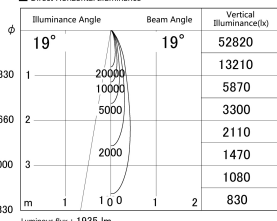

Item no. DD161-2520MW9027

Series Name: AMMA Φ80 series Lens type adjustable Antiglare (DD161-AG)

■ Lighting Distribution Curve (cd/1000 lm)

Installation	Recessed mount
Type	High-efficiency antiglare type adjustable downlight
Fixture wattage	24W
Beam angle	19deg
Color Temp.	2700K
CRI	Ra>90
Luminous	1936 lm
Body	Die-cast aluminum alloy
Body finish	N/A
Trim finish	White
Reflector finish	Mirror
IP Rate	IP20
Light source	COB module
Input Voltage	AC220~240V
Dimming Type	Non-Dimmable
Certificate	CE,CCC
Cut Hole	80mm