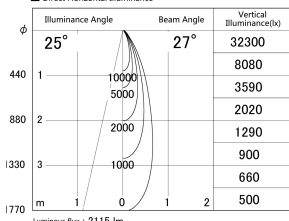

Item no. DD161-2525MW9027

Series Name: AMMA Φ80 series Lens type adjustable Antiglare (DD161-AG)

■ Lighting Distribution Curve (cd/1000 lm)

Installation	Recessed mount
Type	High-efficiency antiglare type adjustable downlight
Fixture wattage	24W
Beam angle	27deg
Color Temp.	2700K
CRI	Ra>90
Luminous	2113 lm
Body	Die-cast aluminum alloy
Body finish	N/A
Trim finish	White
Reflector finish	Mirror
IP Rate	IP20
Light source	COB module
Input Voltage	AC220~240V
Dimming Type	Non-Dimmable
Certificate	CE,CCC
Cut Hole	80mm