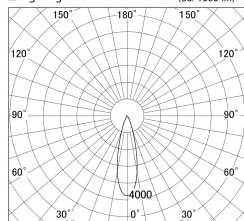

■ Lighting Distribution Curve (cd/1000 lm)