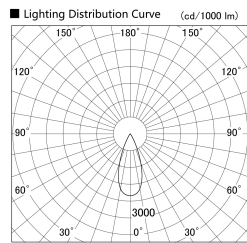

Item no. DD161-2540MW9027

Series Name: AMMA Φ80 series Lens type adjustable Antiglare (DD161-AG)

Installation	Recessed mount
Type	High-efficiency antiglare type adjustable downlight
Fixture wattage	24W
Beam angle	40deg
Color Temp.	2700K
CRI	Ra>90
Luminous	2221 lm
Body	Die-castaluminumalloy
Body finish	N/A
Trim finish	White
Reflector finish	Mirror
IP Rate	IP20
Light source	COB module
Input Voltage	AC220~240V
Dimming Type	Non-Dimmable
Certificate	CE,CCC
Cut Hole	80mm