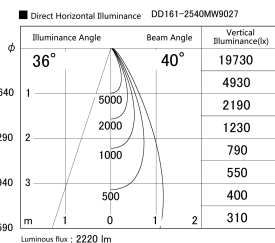

Item no. DD161-2540MW9027

Series Name: AMMA Φ80 series Lens type adjustable Antiglare (DD161-AG)

Installation	Recessed mount
Type	High-efficiency antiglare type adjustable downlight
Fixture wattage	24W
Beam angle	40deg
Color Temp.	2700K
CRI	Ra>90
Luminous	2221 lm
Body	Die-castaluminumalloy
Body finish	N/A
Trim finish	White
Reflector finish	Mirror
IP Rate	IP20
Light source	COB module
Input Voltage	AC220~240V
Dimming Type	Non-Dimmable
Certificate	CE,CCC
Cut Hole	80mm