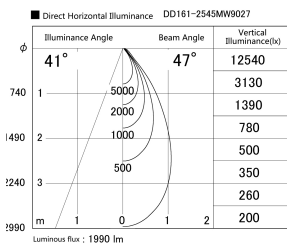

Item no. DD161-2545MW9027

Series Name: AMMA Φ80 series Lens type adjustable Antiglare (DD161-AG)

| | |
|------------------|---|
| Installation | Recessed mount |
| Type | High-efficiency antiglare type adjustable downlight |
| Fixture wattage | 24W |
| Beam angle | 47deg |
| Color Temp. | 2700K |
| CRI | Ra>90 |
| Luminous | 1991 lm |
| Body | Die-castaluminum alloy |
| Body finish | N/A |
| Trim finish | White |
| Reflector finish | Mirror |
| IP Rate | IP20 |
| Light source | COB module |
| Input Voltage | AC220~240V |
| Dimming Type | Non-Dimmable |
| Certificate | CE,CCC |
| Cut Hole | 80mm |