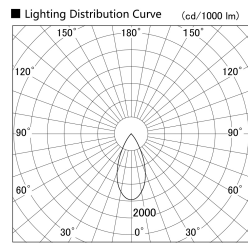

Item no. DD161-2545MW9027

Series Name: AMMA Φ80 series Lens type adjustable Antiglare (DD161-AG)

| | |
|------------------|---|
| Installation | Recessed mount |
| Type | High-efficiency antiglare type adjustable downlight |
| Fixture wattage | 24W |
| Beam angle | 47deg |
| Color Temp. | 2700K |
| CRI | Ra>90 |
| Luminous | 1991 lm |
| Body | Die-castaluminum alloy |
| Body finish | N/A |
| Trim finish | White |
| Reflector finish | Mirror |
| IP Rate | IP20 |
| Light source | COB module |
| Input Voltage | AC220~240V |
| Dimming Type | Non-Dimmable |
| Certificate | CE,CCC |
| Cut Hole | 80mm |