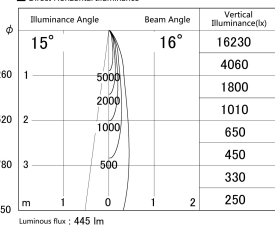

Item no. DD161-0515MW9030

Series Name: AMMA Φ 80 series Lens type adjustable Antiglare (DD161-AG)

■ Lighting Distribution Curve (cd/1000 lm)

Installation	Recessed mount
Type	High-efficiency antiglare type adjustable downlight
Fixture wattage	5W
Beam angle	16deg
Color Temp.	3000K
CRI	Ra>90
Luminous	443 lm
Body	Die-castaluminumalloy
Body finish	N/A
Trim finish	White
Reflector finish	Mirror
IP Rate	IP20
Light source	COB module
Input Voltage	AC220~240V
Dimming Type	Non-Dimmable
Certificate	CE,CCC
Cut Hole	80mm