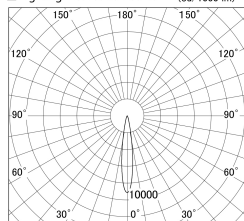

■ Lighting Distribution Curve (cd/1000 lm)