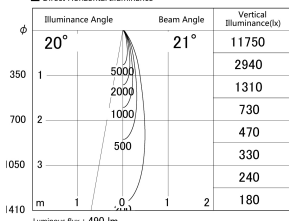

Item no. DD161-0520MW9030

Series Name: AMMA Φ80 series Lens type adjustable Antiglare (DD161-AG)

■ Lighting Distribution Curve (cd/1000 lm)

Installation	Recessed mount
Type	High-efficiency antiglare type adjustable downlight
Fixture wattage	5W
Beam angle	21deg
Color Temp.	3000K
CRI	Ra>90
Luminous	489 lm
Body	Die-castaluminumalloy
Body finish	N/A
Trim finish	White
Reflector finish	Mirror
IP Rate	IP20
Light source	COB module
Input Voltage	AC220~240V
Dimming Type	Non-Dimmable
Certificate	CE,CCC
Cut Hole	80mm