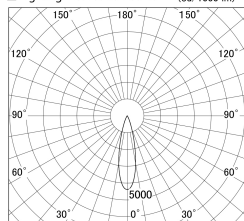

■ Lighting Distribution Curve (cd/1000 lm)