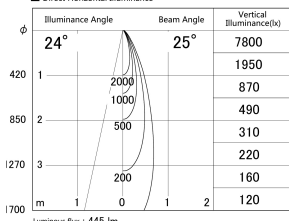

Item no. DD161-0525MW9030

Series Name: AMMA Φ80 series Lens type adjustable Antiglare (DD161-AG)

■ Lighting Distribution Curve (cd/1000 lm)

Installation	Recessed mount
Type	High-efficiency antiglare type adjustable downlight
Fixture wattage	5W
Beam angle	25deg
Color Temp.	3000K
CRI	Ra>90
Luminous	444 lm
Body	Die-castaluminumalloy
Body finish	N/A
Trim finish	White
Reflector finish	Mirror
IP Rate	IP20
Light source	COB module
Input Voltage	AC220~240V
Dimming Type	Non-Dimmable
Certificate	CE,CCC
Cut Hole	80mm