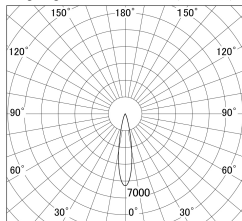

■ Lighting Distribution Curve (cd/1000 lm)