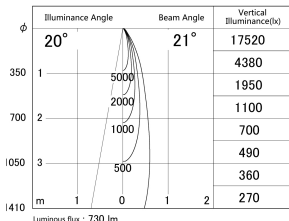

Item no. DD161-0820MW9030

Series Name: AMMA Φ80 series Lens type adjustable Antiglare (DD161-AG)

■ Lighting Distribution Curve (cd/1000 lm)

Installation	Recessed mount
Type	High-efficiency antiglare type adjustable downlight
Fixture wattage	7.5W
Beam angle	21deg
Color Temp.	3000K
CRI	Ra>90
Luminous	729 lm
Body	Die-castaluminumalloy
Body finish	N/A
Trim finish	White
Reflector finish	Mirror
IP Rate	IP20
Light source	COB module
Input Voltage	AC220~240V
Dimming Type	Non-Dimmable
Certificate	CE,CCC
Cut Hole	80mm