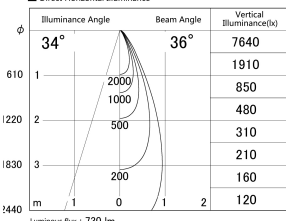

Item no. DD161-0835MW9030

Series Name: AMMA Φ80 series Lens type adjustable Antiglare (DD161-AG)

■ Lighting Distribution Curve (cd/1000 lm)

Installation	Recessed mount
Type	High-efficiency antiglare type adjustable downlight
Fixture wattage	7.5W
Beam angle	36deg
Color Temp.	3000K
CRI	Ra>90
Luminous	728 lm
Body	Die-castaluminumalloy
Body finish	N/A
Trim finish	White
Reflector finish	Mirror
IP Rate	IP20
Light source	COB module
Input Voltage	AC220~240V
Dimming Type	Non-Dimmable
Certificate	CE,CCC
Cut Hole	80mm