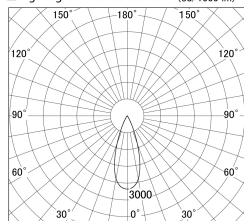

■ Lighting Distribution Curve (cd/1000 lm)