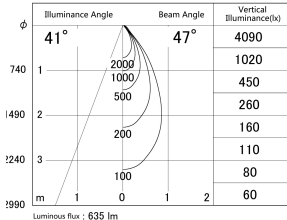

Item no. DD161-0845MW9030

Series Name: AMMA Φ80 series Lens type adjustable Antiglare (DD161-AG)

■ Lighting Distribution Curve (cd/1000 lm)

Installation	Recessed mount
Type	High-efficiency antiglare type adjustable downlight
Fixture wattage	7.5W
Beam angle	47deg
Color Temp.	3000K
CRI	Ra>90
Luminous	634 lm
Body	Die-castaluminumalloy
Body finish	N/A
Trim finish	White
Reflector finish	Mirror
IP Rate	IP20
Light source	COB module
Input Voltage	AC220~240V
Dimming Type	Non-Dimmable
Certificate	CE,CCC
Cut Hole	80mm