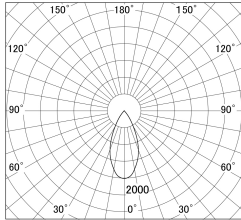

■ Lighting Distribution Curve (cd/1000 lm)