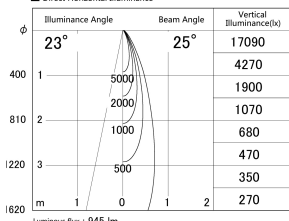

Item no. DD161-1025MW9030

Series Name: AMMA Φ80 series Lens type adjustable Antiglare (DD161-AG)

■ Lighting Distribution Curve (cd/1000 lm)

Installation	Recessed mount
Type	High-efficiency antiglare type adjustable downlight
Fixture wattage	10.5W
Beam angle	25deg
Color Temp.	3000K
CRI	Ra>90
Luminous	947 lm
Body	Die-castaluminumalloy
Body finish	N/A
Trim finish	White
Reflector finish	Mirror
IP Rate	IP20
Light source	COB module
Input Voltage	AC220~240V
Dimming Type	Non-Dimmable
Certificate	CE,CCC
Cut Hole	80mm