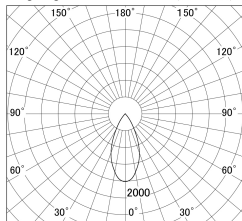

■ Lighting Distribution Curve (cd/1000 lm)

Luminous flux : 910 lm

Installation	Recessed mount
Type	High-efficiency antiglare type adjustable downlight
Fixture wattage	10.5W
Beam angle	47deg
Color Temp.	3000K
CRI	Ra>90
Luminous	909 lm
Body	Die-castaluminumalloy
Body finish	N/A
Trim finish	White
Reflector finish	Mirror
IP Rate	IP20
Light source	COB module
Input Voltage	AC220~240V
Dimming Type	Non-Dimmable
Certificate	CE,CCC
Cut Hole	80mm