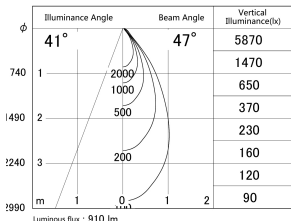

Luminous flux : 910 lm

Installation	Recessed mount
Type	High-efficiency antiglare type adjustable downlight
Fixture wattage	10.5W
Beam angle	47deg
Color Temp.	3000K
CRI	Ra>90
Luminous	909 lm
Body	Die-castaluminumalloy
Body finish	N/A
Trim finish	White
Reflector finish	Mirror
IP Rate	IP20
Light source	COB module
Input Voltage	AC220~240V
Dimming Type	Non-Dimmable
Certificate	CE,CCC
Cut Hole	80mm