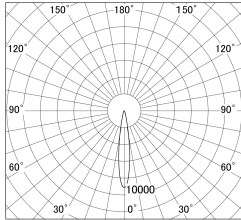

■ Lighting Distribution Curve (cd/1000 lm)