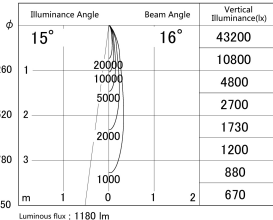

Item no. DD161-1515MW9030

Series Name: AMMA Φ80 series Lens type adjustable Antiglare (DD161-AG)

■ Lighting Distribution Curve (cd/1000 lm)

Installation	Recessed mount
Type	High-efficiency antiglare type adjustable downlight
Fixture wattage	14W
Beam angle	16deg
Color Temp.	3000K
CRI	Ra>90
Luminous	1179 lm
Body	Die-castaluminumalloy
Body finish	N/A
Trim finish	White
Reflector finish	Mirror
IP Rate	IP20
Light source	COB module
Input Voltage	AC220~240V
Dimming Type	Non-Dimmable
Certificate	CE,CCC
Cut Hole	80mm