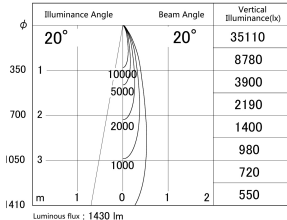

Item no. DD161-1520MW9030

Series Name: AMMA Φ80 series Lens type adjustable Antiglare (DD161-AG)

■ Lighting Distribution Curve (cd/1000 lm)

Installation	Recessed mount
Type	High-efficiency antiglare type adjustable downlight
Fixture wattage	14W
Beam angle	20deg
Color Temp.	3000K
CRI	Ra>90
Luminous	1430 lm
Body	Die-castaluminumalloy
Body finish	N/A
Trim finish	White
Reflector finish	Mirror
IP Rate	IP20
Light source	COB module
Input Voltage	AC220~240V
Dimming Type	Non-Dimmable
Certificate	CE,CCC
Cut Hole	80mm