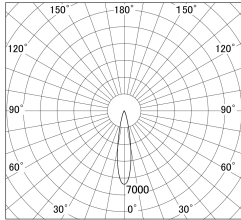

■ Lighting Distribution Curve (cd/1000 lm)