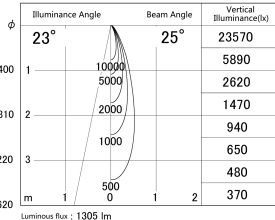

Item no. DD161-1525MW9030

Series Name: AMMA Φ80 series Lens type adjustable Antiglare (DD161-AG)

■ Lighting Distribution Curve (cd/1000 lm)

Installation	Recessed mount
Type	High-efficiency antiglare type adjustable downlight
Fixture wattage	14W
Beam angle	25deg
Color Temp.	3000K
CRI	Ra>90
Luminous	1306 lm
Body	Die-castaluminumalloy
Body finish	N/A
Trim finish	White
Reflector finish	Mirror
IP Rate	IP20
Light source	COB module
Input Voltage	AC220~240V
Dimming Type	Non-Dimmable
Certificate	CE,CCC
Cut Hole	80mm