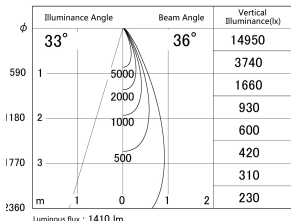

Item no. DD161-1535MW9030

Series Name: AMMA Φ80 series Lens type adjustable Antiglare (DD161-AG)

■ Lighting Distribution Curve (cd/1000 lm)

Installation	Recessed mount
Type	High-efficiency antiglare type adjustable downlight
Fixture wattage	14W
Beam angle	36deg
Color Temp.	3000K
CRI	Ra>90
Luminous	1411 lm
Body	Die-castaluminumalloy
Body finish	N/A
Trim finish	White
Reflector finish	Mirror
IP Rate	IP20
Light source	COB module
Input Voltage	AC220~240V
Dimming Type	Non-Dimmable
Certificate	CE,CCC
Cut Hole	80mm