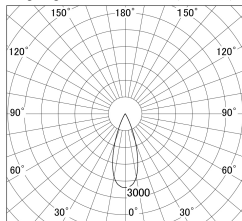

■ Lighting Distribution Curve (cd/1000 lm)