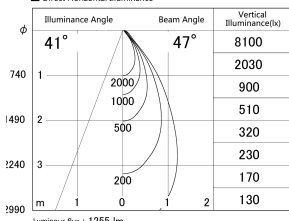

Item no. DD161-1545MW9030

Series Name: AMMA Φ80 series Lens type adjustable Antiglare (DD161-AG)

■ Lighting Distribution Curve (cd/1000 lm)

Installation	Recessed mount
Type	High-efficiency antiglare type adjustable downlight
Fixture wattage	14W
Beam angle	47deg
Color Temp.	3000K
CRI	Ra>90
Luminous	1254 lm
Body	Die-castaluminumalloy
Body finish	N/A
Trim finish	White
Reflector finish	Mirror
IP Rate	IP20
Light source	COB module
Input Voltage	AC220~240V
Dimming Type	Non-Dimmable
Certificate	CE,CCC
Cut Hole	80mm