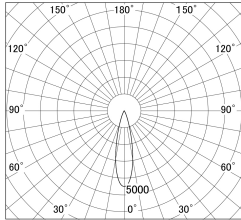

■ Lighting Distribution Curve (cd/1000 lm)