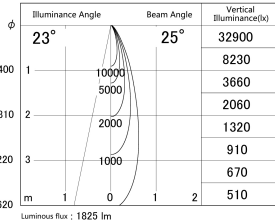

Item no. DD161-2025MW9030

Series Name: AMMA Φ80 series Lens type adjustable Antiglare (DD161-AG)

■ Lighting Distribution Curve (cd/1000 lm)

Installation	Recessed mount
Type	High-efficiency antiglare type adjustable downlight
Fixture wattage	21W
Beam angle	25deg
Color Temp.	3000K
CRI	Ra>90
Luminous	1823 lm
Body	Die-castaluminumalloy
Body finish	N/A
Trim finish	White
Reflector finish	Mirror
IP Rate	IP20
Light source	COB module
Input Voltage	AC220~240V
Dimming Type	Non-Dimmable
Certificate	CE,CCC
Cut Hole	80mm