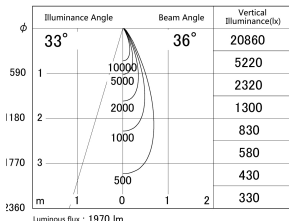

Item no. DD161-2035MW9030

Series Name: AMMA Φ80 series Lens type adjustable Antiglare (DD161-AG)

■ Lighting Distribution Curve (cd/1000 lm)

Installation	Recessed mount
Type	High-efficiency antiglare type adjustable downlight
Fixture wattage	21W
Beam angle	36deg
Color Temp.	3000K
CRI	Ra>90
Luminous	1969 lm
Body	Die-cast aluminum alloy
Body finish	N/A
Trim finish	White
Reflector finish	Mirror
IP Rate	IP20
Light source	COB module
Input Voltage	AC220~240V
Dimming Type	Non-Dimmable
Certificate	CE,CCC
Cut Hole	80mm