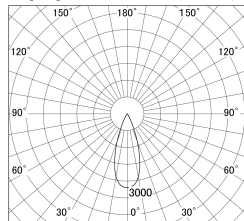

■ Lighting Distribution Curve (cd/1000 lm)