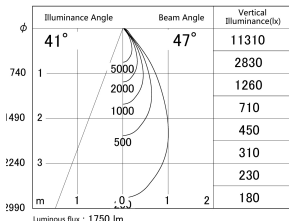

Item no. DD161-2045MW9030

Series Name: AMMA Φ80 series Lens type adjustable Antiglare (DD161-AG)

■ Lighting Distribution Curve (cd/1000 lm)

Installation	Recessed mount
Type	High-efficiency antiglare type adjustable downlight
Fixture wattage	21W
Beam angle	47deg
Color Temp.	3000K
CRI	Ra>90
Luminous	1750 lm
Body	Die-castaluminumalloy
Body finish	N/A
Trim finish	White
Reflector finish	Mirror
IP Rate	IP20
Light source	COB module
Input Voltage	AC220~240V
Dimming Type	Non-Dimmable
Certificate	CE,CCC
Cut Hole	80mm