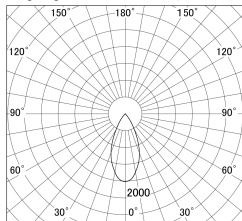

■ Lighting Distribution Curve (cd/1000 lm)