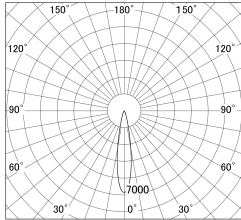

■ Lighting Distribution Curve (cd/1000 lm)