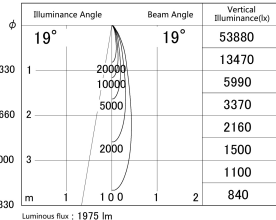

Item no. DD161-2520MW9030

Series Name: AMMA Φ80 series Lens type adjustable Antiglare (DD161-AG)

■ Lighting Distribution Curve (cd/1000 lm)

Installation	Recessed mount
Type	High-efficiency antiglare type adjustable downlight
Fixture wattage	24W
Beam angle	19deg
Color Temp.	3000K
CRI	Ra>90
Luminous	1975 lm
Body	Die-cast aluminum alloy
Body finish	N/A
Trim finish	White
Reflector finish	Mirror
IP Rate	IP20
Light source	COB module
Input Voltage	AC220~240V
Dimming Type	Non-Dimmable
Certificate	CE,CCC
Cut Hole	80mm