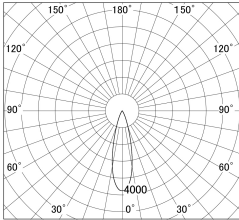

■ Lighting Distribution Curve (cd/1000 lm)