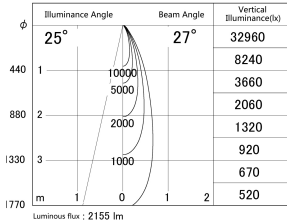

Item no. DD161-2525MW9030

Series Name: AMMA Φ80 series Lens type adjustable Antiglare (DD161-AG)

■ Lighting Distribution Curve (cd/1000 lm)

Installation	Recessed mount
Type	High-efficiency antiglare type adjustable downlight
Fixture wattage	24W
Beam angle	27deg
Color Temp.	3000K
CRI	Ra>90
Luminous	2156 lm
Body	Die-castaluminumalloy
Body finish	N/A
Trim finish	White
Reflector finish	Mirror
IP Rate	IP20
Light source	COB module
Input Voltage	AC220~240V
Dimming Type	Non-Dimmable
Certificate	CE,CCC
Cut Hole	80mm