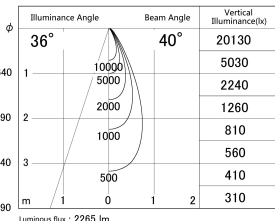

Item no. DD161-2540MW9030

Series Name: AMMA Φ80 series Lens type adjustable Antiglare (DD161-AG)

■ Lighting Distribution Curve (cd/1000 lm)

Installation	Recessed mount
Type	High-efficiency antiglare type adjustable downlight
Fixture wattage	24W
Beam angle	40deg
Color Temp.	3000K
CRI	Ra>90
Luminous	2266 lm
Body	Die-castaluminumalloy
Body finish	N/A
Trim finish	White
Reflector finish	Mirror
IP Rate	IP20
Light source	COB module
Input Voltage	AC220~240V
Dimming Type	Non-Dimmable
Certificate	CE,CCC
Cut Hole	80mm