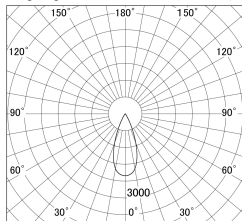

■ Lighting Distribution Curve (cd/1000 lm)