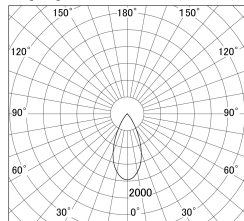

■ Lighting Distribution Curve (cd/1000 lm)