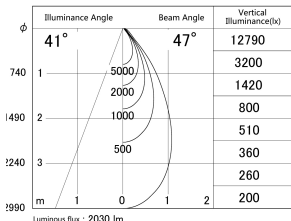

Item no. DD161-2545MW9030

Series Name: AMMA Φ80 series Lens type adjustable Antiglare (DD161-AG)

■ Lighting Distribution Curve (cd/1000 lm)

Installation	Recessed mount
Type	High-efficiency antiglare type adjustable downlight
Fixture wattage	24W
Beam angle	47deg
Color Temp.	3000K
CRI	Ra>90
Luminous	2032 lm
Body	Die-castaluminumalloy
Body finish	N/A
Trim finish	White
Reflector finish	Mirror
IP Rate	IP20
Light source	COB module
Input Voltage	AC220~240V
Dimming Type	Non-Dimmable
Certificate	CE,CCC
Cut Hole	80mm