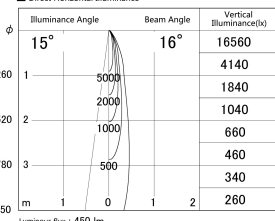

Item no. DD161-0515MW9035

Series Name: AMMA Φ80 series Lens type adjustable Antiglare (DD161-AG)

■ Lighting Distribution Curve (cd/1000 lm)

Installation	Recessed mount
Type	High-efficiency antiglare type adjustable downlight
Fixture wattage	5W
Beam angle	16deg
Color Temp.	3500K
CRI	Ra>90
Luminous	452 lm
Body	Die-castaluminumalloy
Body finish	N/A
Trim finish	White
Reflector finish	Mirror
IP Rate	IP20
Light source	COB module
Input Voltage	AC220~240V
Dimming Type	Non-Dimmable
Certificate	CE,CCC
Cut Hole	80mm