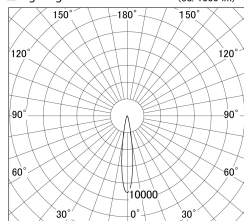

■ Lighting Distribution Curve (cd/1000 lm)