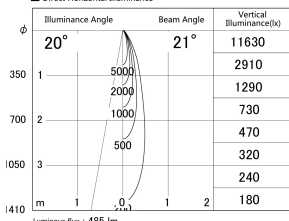

Item no. DD161-0520MW9035

Series Name: AMMA Φ80 series Lens type adjustable Antiglare (DD161-AG)

■ Lighting Distribution Curve (cd/1000 lm)

Installation	Recessed mount
Type	High-efficiency antiglare type adjustable downlight
Fixture wattage	5W
Beam angle	21deg
Color Temp.	3500K
CRI	Ra>90
Luminous	484 lm
Body	Die-cast aluminum alloy
Body finish	N/A
Trim finish	White
Reflector finish	Mirror
IP Rate	IP20
Light source	COB module
Input Voltage	AC220~240V
Dimming Type	Non-Dimmable
Certificate	CE,CCC
Cut Hole	80mm