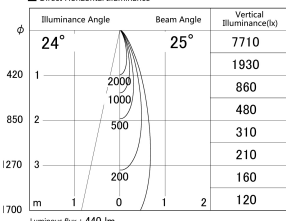

Item no. DD161-0525MW9035

Series Name: AMMA Φ 80 series Lens type adjustable Antiglare (DD161-AG)

■ Lighting Distribution Curve (cd/1000 lm)

Installation	Recessed mount
Type	High-efficiency antiglare type adjustable downlight
Fixture wattage	5W
Beam angle	25deg
Color Temp.	3500K
CRI	Ra>90
Luminous	439 lm
Body	Die-castaluminumalloy
Body finish	N/A
Trim finish	White
Reflector finish	Mirror
IP Rate	IP20
Light source	COB module
Input Voltage	AC220~240V
Dimming Type	Non-Dimmable
Certificate	CE,CCC
Cut Hole	80mm