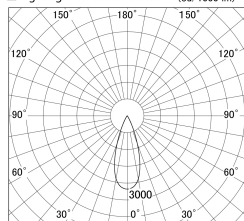

■ Lighting Distribution Curve (cd/1000 lm)