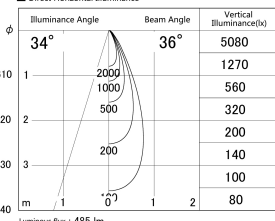

Item no. DD161-0535MW9035

Series Name: AMMA Φ 80 series Lens type adjustable Antiglare (DD161-AG)

■ Lighting Distribution Curve (cd/1000 lm)

Installation	Recessed mount
Type	High-efficiency antiglare type adjustable downlight
Fixture wattage	5W
Beam angle	36deg
Color Temp.	3500K
CRI	Ra>90
Luminous	484 lm
Body	Die-castaluminumalloy
Body finish	N/A
Trim finish	White
Reflector finish	Mirror
IP Rate	IP20
Light source	COB module
Input Voltage	AC220~240V
Dimming Type	Non-Dimmable
Certificate	CE,CCC
Cut Hole	80mm