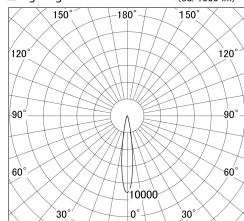

■ Lighting Distribution Curve (cd/1000 lm)