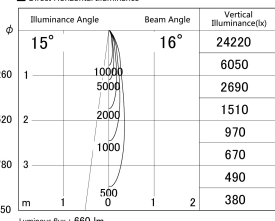

Item no. DD161-0815MW9035

Series Name: AMMA Φ80 series Lens type adjustable Antiglare (DD161-AG)

■ Lighting Distribution Curve (cd/1000 lm)

Installation	Recessed mount
Type	High-efficiency antiglare type adjustable downlight
Fixture wattage	7.5W
Beam angle	16deg
Color Temp.	3500K
CRI	Ra>90
Luminous	661 lm
Body	Die-castaluminumalloy
Body finish	N/A
Trim finish	White
Reflector finish	Mirror
IP Rate	IP20
Light source	COB module
Input Voltage	AC220~240V
Dimming Type	Non-Dimmable
Certificate	CE,CCC
Cut Hole	80mm