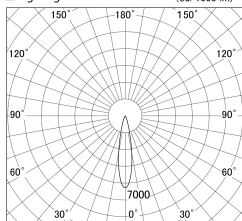

■ Lighting Distribution Curve (cd/1000 lm)