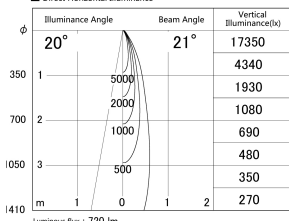

Item no. DD161-0820MW9035

Series Name: AMMA Φ80 series Lens type adjustable Antiglare (DD161-AG)

■ Lighting Distribution Curve (cd/1000 lm)

Installation	Recessed mount
Type	High-efficiency antiglare type adjustable downlight
Fixture wattage	7.5W
Beam angle	21deg
Color Temp.	3500K
CRI	Ra>90
Luminous	722 lm
Body	Die-castaluminumalloy
Body finish	N/A
Trim finish	White
Reflector finish	Mirror
IP Rate	IP20
Light source	COB module
Input Voltage	AC220~240V
Dimming Type	Non-Dimmable
Certificate	CE,CCC
Cut Hole	80mm