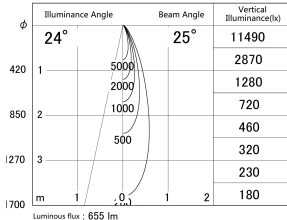

Item no. DD161-0825MW9035

Series Name: AMMA Φ80 series Lens type adjustable Antiglare (DD161-AG)

■ Lighting Distribution Curve (cd/1000 lm)

Installation	Recessed mount
Type	High-efficiency antiglare type adjustable downlight
Fixture wattage	7.5W
Beam angle	25deg
Color Temp.	3500K
CRI	Ra>90
Luminous	654 lm
Body	Die-castaluminumalloy
Body finish	N/A
Trim finish	White
Reflector finish	Mirror
IP Rate	IP20
Light source	COB module
Input Voltage	AC220~240V
Dimming Type	Non-Dimmable
Certificate	CE,CCC
Cut Hole	80mm