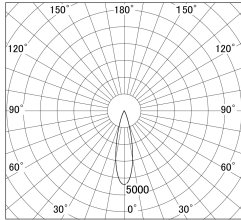

■ Lighting Distribution Curve (cd/1000 lm)