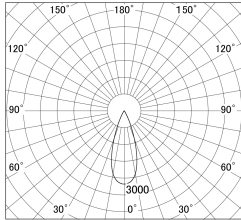

■ Lighting Distribution Curve (cd/1000 lm)