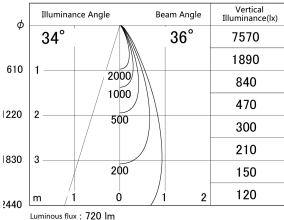

Item no. DD161-0835MW9035

Series Name: AMMA Φ80 series Lens type adjustable Antiglare (DD161-AG)

■ Lighting Distribution Curve (cd/1000 lm)

Installation	Recessed mount
Type	High-efficiency antiglare type adjustable downlight
Fixture wattage	7.5W
Beam angle	36deg
Color Temp.	3500K
CRI	Ra>90
Luminous	721 lm
Body	Die-castaluminumalloy
Body finish	N/A
Trim finish	White
Reflector finish	Mirror
IP Rate	IP20
Light source	COB module
Input Voltage	AC220~240V
Dimming Type	Non-Dimmable
Certificate	CE,CCC
Cut Hole	80mm