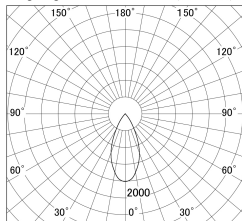

■ Lighting Distribution Curve (cd/1000 lm)