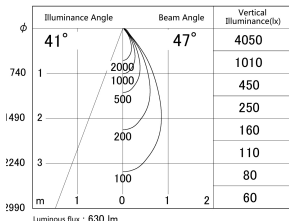

Item no. DD161-0845MW9035

Series Name: AMMA Φ80 series Lens type adjustable Antiglare (DD161-AG)

■ Lighting Distribution Curve (cd/1000 lm)

Installation	Recessed mount
Type	High-efficiency antiglare type adjustable downlight
Fixture wattage	7.5W
Beam angle	47deg
Color Temp.	3500K
CRI	Ra>90
Luminous	628 lm
Body	Die-castaluminumalloy
Body finish	N/A
Trim finish	White
Reflector finish	Mirror
IP Rate	IP20
Light source	COB module
Input Voltage	AC220~240V
Dimming Type	Non-Dimmable
Certificate	CE,CCC
Cut Hole	80mm