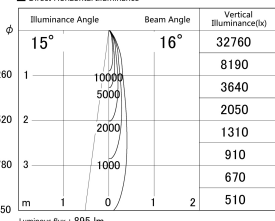

Item no. DD161-1015MW9035

Series Name: AMMA Φ80 series Lens type adjustable Antiglare (DD161-AG)

■ Lighting Distribution Curve (cd/1000 lm)

Installation	Recessed mount
Type	High-efficiency antiglare type adjustable downlight
Fixture wattage	10.5W
Beam angle	16deg
Color Temp.	3500K
CRI	Ra>90
Luminous	894 lm
Body	Die-castaluminumalloy
Body finish	N/A
Trim finish	White
Reflector finish	Mirror
IP Rate	IP20
Light source	COB module
Input Voltage	AC220~240V
Dimming Type	Non-Dimmable
Certificate	CE,CCC
Cut Hole	80mm