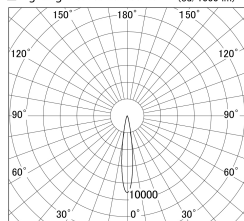

■ Lighting Distribution Curve (cd/1000 lm)