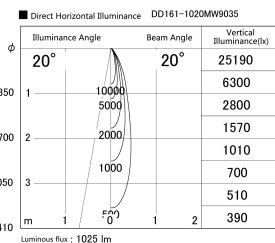

Item no. DD161-1020MW9035

Series Name: AMMA Φ80 series Lens type adjustable Antiglare (DD161-AG)

Installation	Recessed mount
Type	High-efficiency antiglare type adjustable downlight
Fixture wattage	10.5W
Beam angle	20deg
Color Temp.	3500K
CRI	Ra>90
Luminous	1026 lm
Body	Die-castaluminumalloy
Body finish	N/A
Trim finish	White
Reflector finish	Mirror
IP Rate	IP20
Light source	COB module
Input Voltage	AC220~240V
Dimming Type	Non-Dimmable
Certificate	CE,CCC
Cut Hole	80mm