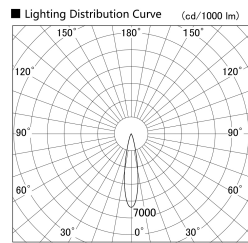

Item no. DD161-1020MW9035

Series Name: AMMA Φ80 series Lens type adjustable Antiglare (DD161-AG)

Installation	Recessed mount
Type	High-efficiency antiglare type adjustable downlight
Fixture wattage	10.5W
Beam angle	20deg
Color Temp.	3500K
CRI	Ra>90
Luminous	1026 lm
Body	Die-castaluminumalloy
Body finish	N/A
Trim finish	White
Reflector finish	Mirror
IP Rate	IP20
Light source	COB module
Input Voltage	AC220~240V
Dimming Type	Non-Dimmable
Certificate	CE,CCC
Cut Hole	80mm