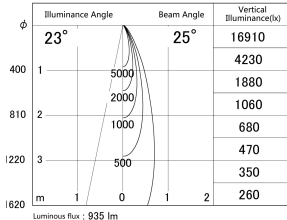

Item no. DD161-1025MW9035

Series Name: AMMA Φ80 series Lens type adjustable Antiglare (DD161-AG)

■ Lighting Distribution Curve (cd/1000 lm)

Installation	Recessed mount
Type	High-efficiency antiglare type adjustable downlight
Fixture wattage	10.5W
Beam angle	25deg
Color Temp.	3500K
CRI	Ra>90
Luminous	937 lm
Body	Die-castaluminumalloy
Body finish	N/A
Trim finish	White
Reflector finish	Mirror
IP Rate	IP20
Light source	COB module
Input Voltage	AC220~240V
Dimming Type	Non-Dimmable
Certificate	CE,CCC
Cut Hole	80mm