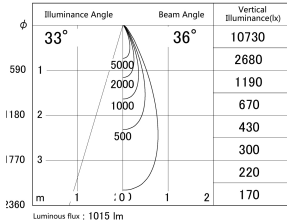

Item no. DD161-1035MW9035

Series Name: AMMA Φ80 series Lens type adjustable Antiglare (DD161-AG)

■ Lighting Distribution Curve (cd/1000 lm)

Installation	Recessed mount
Type	High-efficiency antiglare type adjustable downlight
Fixture wattage	10.5W
Beam angle	36deg
Color Temp.	3500K
CRI	Ra>90
Luminous	1013 lm
Body	Die-castaluminumalloy
Body finish	N/A
Trim finish	White
Reflector finish	Mirror
IP Rate	IP20
Light source	COB module
Input Voltage	AC220~240V
Dimming Type	Non-Dimmable
Certificate	CE,CCC
Cut Hole	80mm