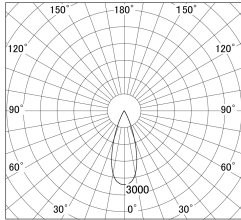

■ Lighting Distribution Curve (cd/1000 lm)