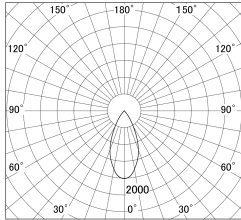

■ Lighting Distribution Curve (cd/1000 lm)