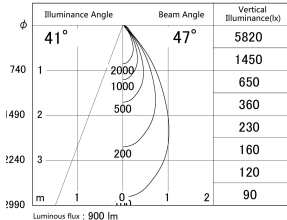

Item no. DD161-1045MW9035

Series Name: AMMA Φ80 series Lens type adjustable Antiglare (DD161-AG)

■ Lighting Distribution Curve (cd/1000 lm)

Installation	Recessed mount
Type	High-efficiency antiglare type adjustable downlight
Fixture wattage	10.5W
Beam angle	47deg
Color Temp.	3500K
CRI	Ra>90
Luminous	900 lm
Body	Die-cast aluminum alloy
Body finish	N/A
Trim finish	White
Reflector finish	Mirror
IP Rate	IP20
Light source	COB module
Input Voltage	AC220~240V
Dimming Type	Non-Dimmable
Certificate	CE,CCC
Cut Hole	80mm